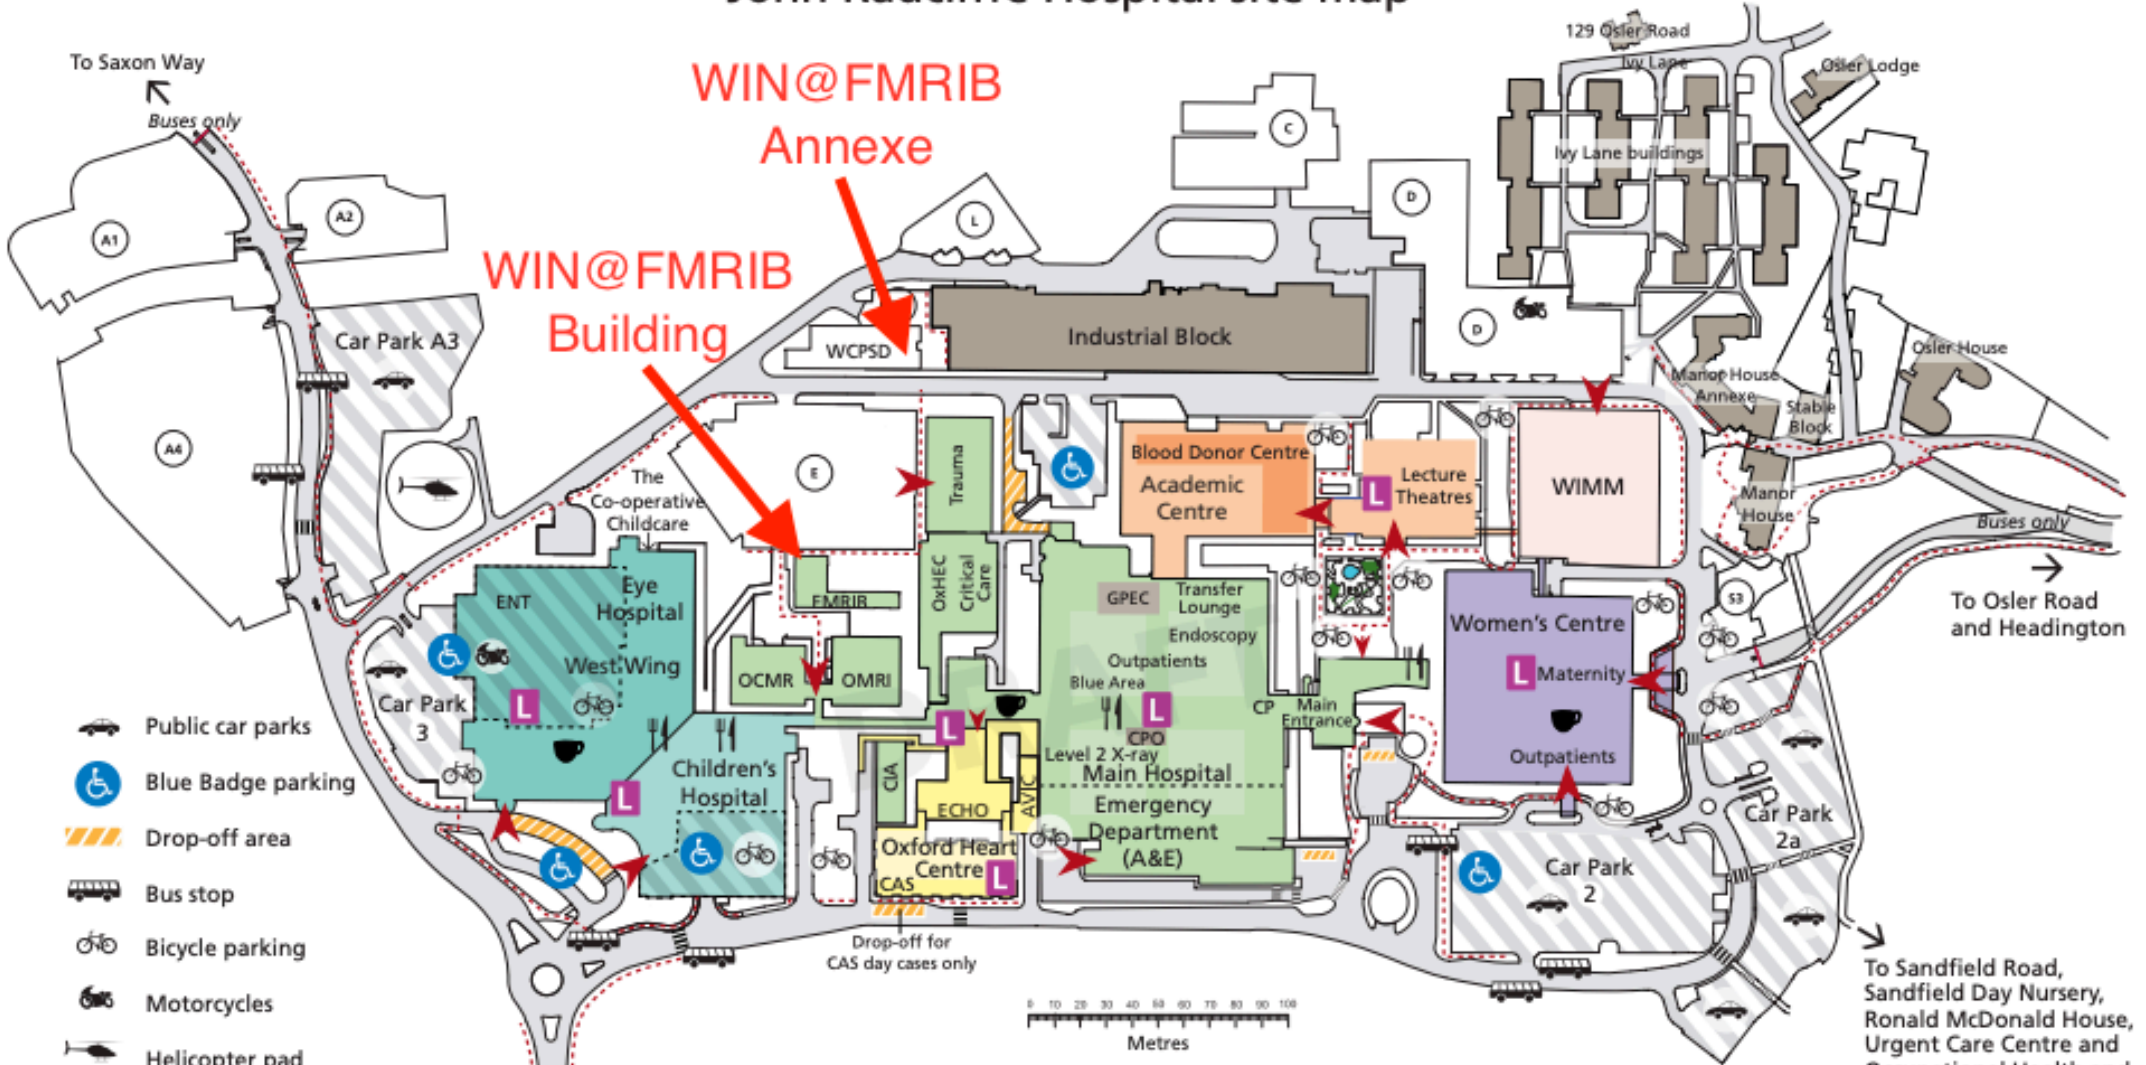

John Radcliffe Hospital site map

- Public car parks
- Blue Badge parking
- Drop-off area
- Bus stop
- Bicycle parking
- Motorcycles
- Helicopter pad
- Footpath
- Entrances
- Zebra crossing
- Main lifts
- Restaurant / café
- League of Friends

**WIN@FMRIB
Annexe**

**WIN@FMRIB
Building**

- WIMM Weatherall Institute of Molecular Medicine
- AVIC Acute Vascular Imaging Centre
- CIA Cardiac Investigations Annexe (access via Main Entrance)
- CAS Cardiac Angiography Suite
- OMRI Oxford Magnetic Resonance Imaging Department (MRI)
- WCPD Wolfson Centre for Prevention of Stroke and Dementia Wellcome Centre for Integrative Neuroimaging
- CP Changing Places toilet

- OxHEC Oxford Hospitals Education Centre
- OCMR University of Oxford Centre for Clinical Magnetic Resonance Research
- FMRIB Oxford Centre for Functional MRI of the Brain
- GPEC George Pickering Education Centre Level 3
- CPO Car Parking Office
- Staff car parks