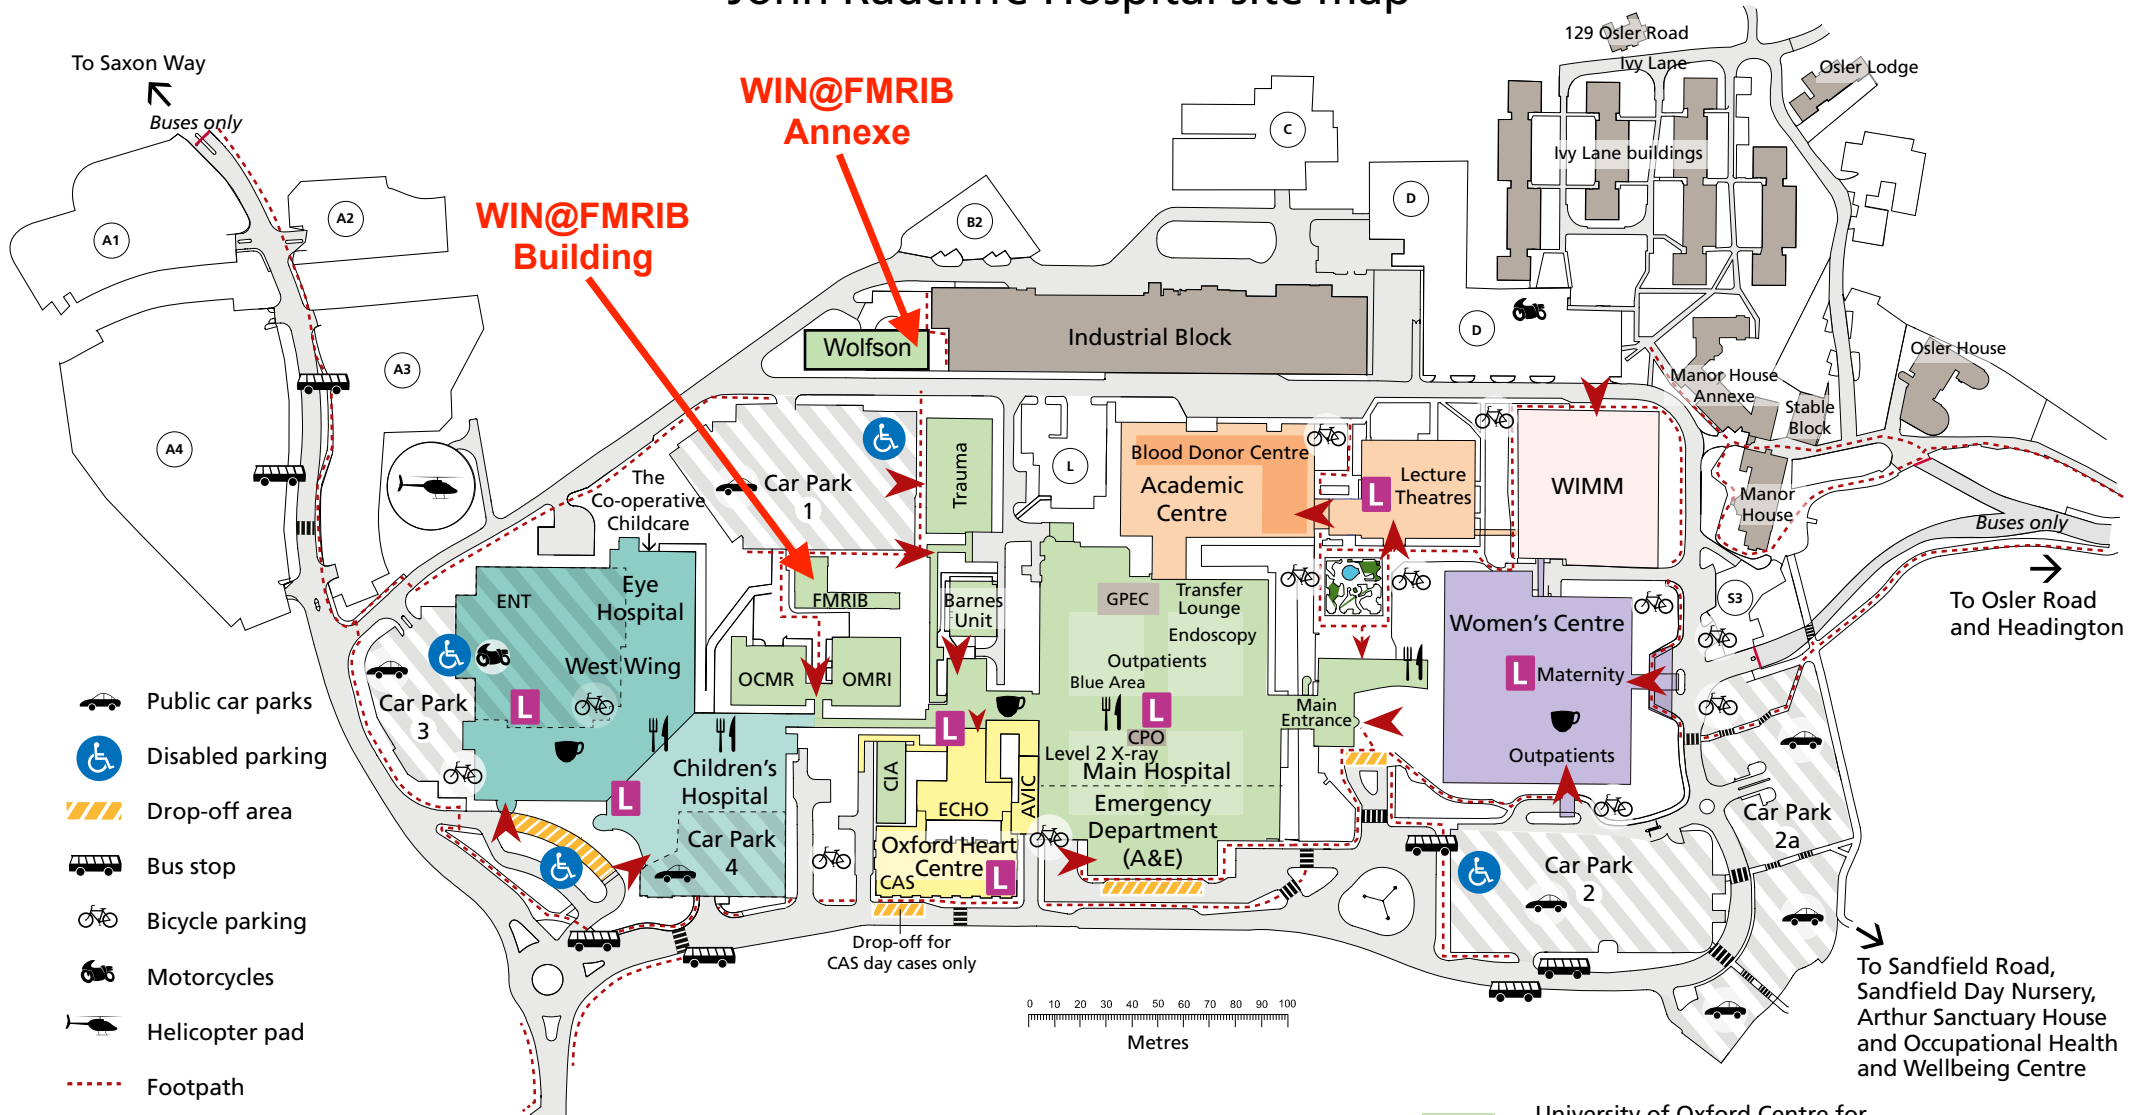

John Radcliffe Hospital site map

- Public car parks
- Disabled parking
- Drop-off area
- Bus stop
- Bicycle parking
- Motorcycles
- Helicopter pad
- Footpath
- Entrances
- Zebra crossing
- Main lifts
- Restaurant / café
- League of Friends

- WIMM Weatherall Institute of Molecular Medicine
- AVIC Acute Vascular Imaging Centre
- CIA Cardiac Investigations Annexe (access via Main Entrance)
- CAS Cardiac Angiography Suite
- OMRI Oxford Magnetic Resonance Imaging Department (MRI)
- OCMR University of Oxford Centre for Clinical Magnetic Resonance Research
- FMRIB Oxford Centre for Functional MRI of the Brain
- GPEC George Pickering Education Centre Level 3
- CPO Car Parking Office
- Staff car parks